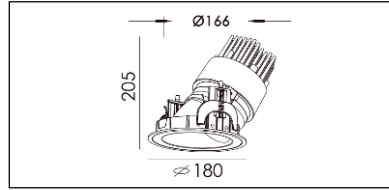

CEILING RECESSED WALL WASH LIGHTS

- Housing and mounting ring: Die-cast Aluminium
- Light source: COB LED with high efficiency optical reflector
- Dark-light reflector: Aluminum bright anodised

Powder-coated: **White Silver Black**
Colour Temp.: **2700K 3000K 4000K**

Driver gear: **Non-dimmable, Triac dimmable, 1-10V dimmable, DALI dimmable**

COB LED CRI≥80 IP44 CE RoHS

QL R-FCBA FRWW 20W 1300lm 1.55kg
With LED Driver 36V-500mA
230V-50Hz

Mean illuminance E_n (lx)				
Wall height (m)	4.0			
Offset from wall (m)	0.9	0.9	1.2	1.2
Luminaire spacing (m)	0.9	1.2	1.2	1.5
Illuminance E_n (lx)	317	272	203	186

QL R-FCBA FRWW 25W 1500lm 1.55kg
With LED Driver 36V-600mA
230V-50Hz

Mean illuminance E_n (lx)				
Wall height (m)	4.0			
Offset from wall (m)	0.9	0.9	1.2	1.2
Luminaire spacing (m)	0.9	1.2	1.2	1.5
Illuminance E_n (lx)	356	305	228	208

QL R-FCBA FRWW 30W 2100lm 1.55kg
With LED Driver 36V-800mA
230V-50Hz

Mean illuminance E_n (lx)				
Wall height (m)	4.0			
Offset from wall (m)	0.9	0.9	1.2	1.2
Luminaire spacing (m)	0.9	1.2	1.2	1.5
Illuminance E_n (lx)	503	432	322	295

QL R-FCBA FRWW 40W 2700lm 1.55kg
With LED Driver 36V-1050mA
230V-50Hz

Mean illuminance E_n (lx)				
Wall height (m)	4.0			
Offset from wall (m)	0.9	0.9	1.2	1.2
Luminaire spacing (m)	0.9	1.2	1.2	1.5
Illuminance E_n (lx)	638	547	409	374