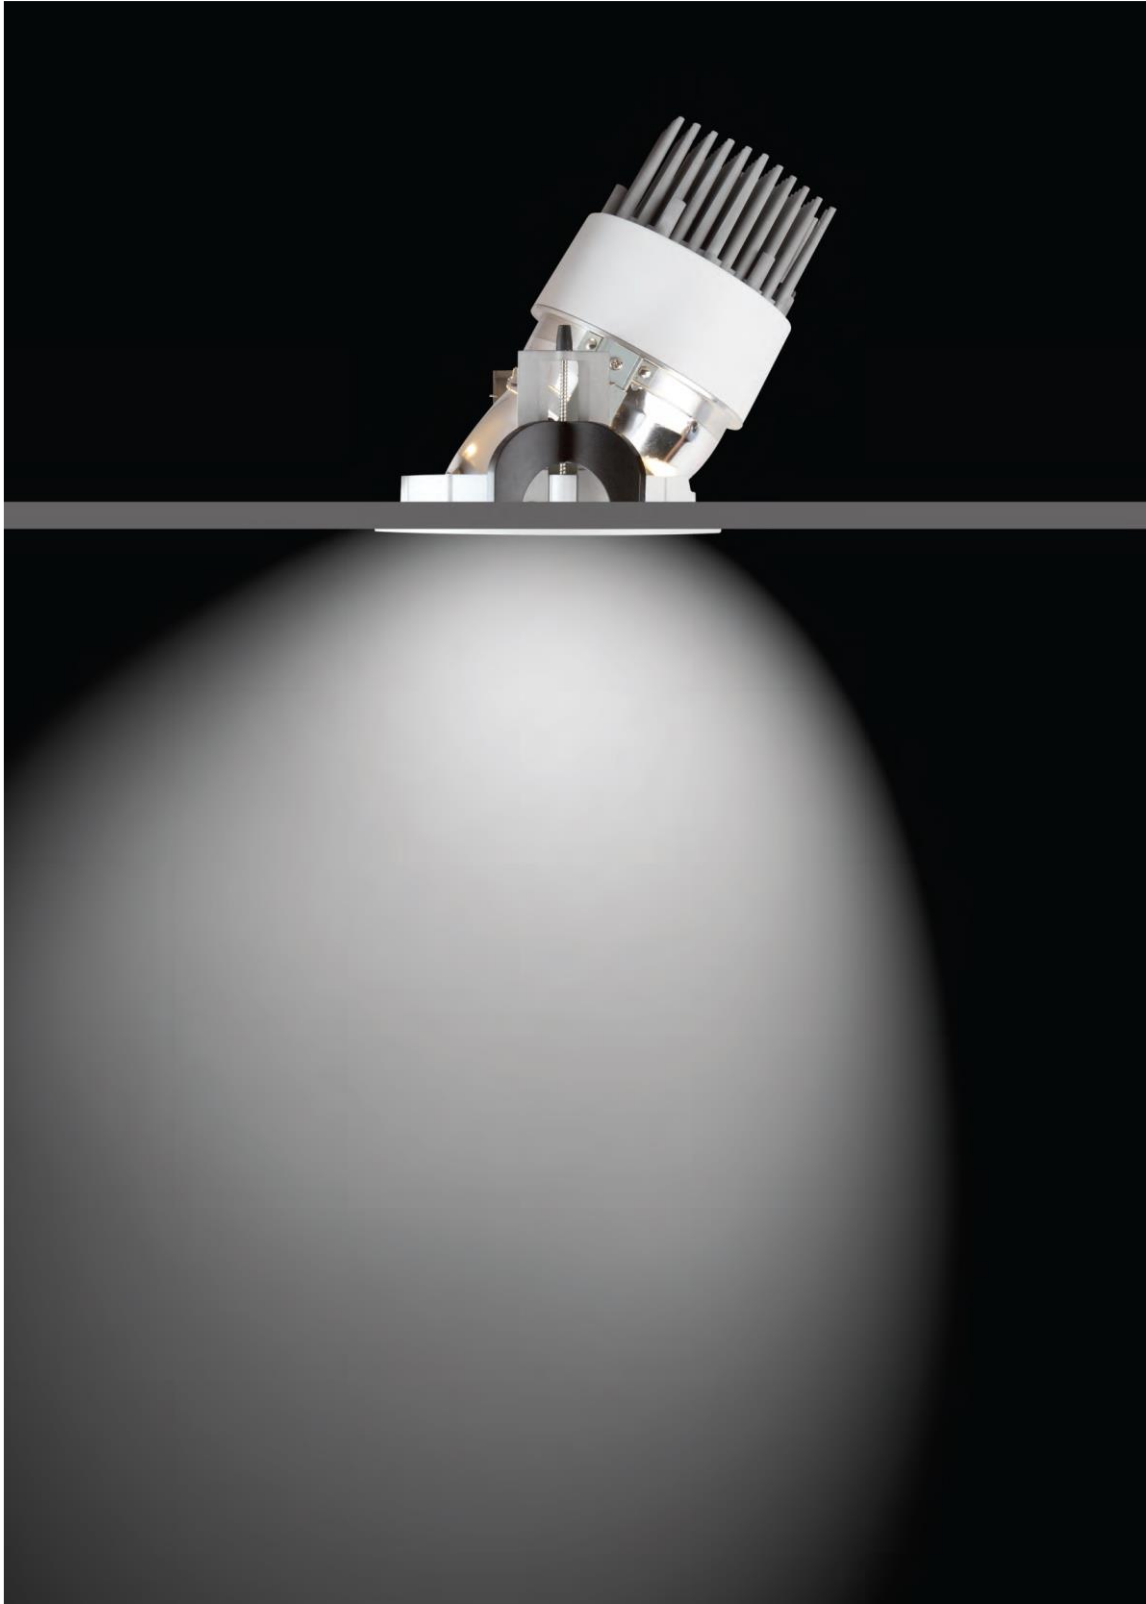

CEILING RECESSED WALL WASH LIGHTS

CEILING RECESSED WALL WASH LIGHTS

CEILING RECESSED WALL WASH LIGHTS

- Housing and mounting ring: Die-cast Aluminium
- Light source: COB LED with high efficiency optical reflector
- Dark-light reflector: Aluminum bright anodised

Powder-coated: **White Silver Black**
Colour Temp.: **2700K 3000K 4000K**

Driver gear: **Non-dimmable, Triac dimmable, 1-10V dimmable, DALI dimmable**

COB LED CRI≥80 IP44 CE RoHS

QL R-FJID FRWW 15W 1100lm 1.08kg
With LED Driver 36V-350mA
230V-50Hz