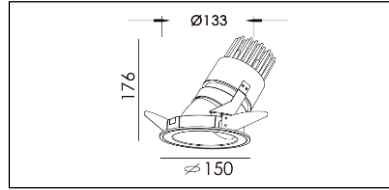

CEILING RECESSED WALL WASH LIGHTS

- Housing and mounting ring: Die-cast Aluminium
- Light source: COB LED with high efficiency optical reflector
- Dark-light reflector: Aluminum bright anodised

Powder-coated: **White Silver Black**
Colour Temp.: **2700K 3000K 4000K**

Driver gear: **Non-dimmable, Triac dimmable, 1-10V dimmable, DALI dimmable**

COB LED CRI≥80 IP44 CE RoHS

QL R-FJID FRWW 15W 1100lm 1.08kg
With LED Driver 36V-350mA
230V-50Hz

Mean illuminance E_n (lx)

Wall height (m)	4.0			
Offset from wall (m)	0.9	0.9	1.2	1.2
Luminaire spacing (m)	0.9	1.2	1.2	1.5
Illuminance E_n (lx)	265	233	175	157

QL R-FJID FRWW 20W 1600lm 1.08kg
With LED Driver 36V-500mA
230V-50Hz

Mean illuminance E_n (lx)

Wall height (m)	4.0			
Offset from wall (m)	0.9	0.9	1.2	1.2
Luminaire spacing (m)	0.9	1.2	1.2	1.5
Illuminance E_n (lx)	367	316	236	217

QL R-FJID FRWW 25W 1800lm 1.08kg
With LED Driver 36V-600mA
230V-50Hz

Mean illuminance E_n (lx)

Wall height (m)	4.0			
Offset from wall (m)	0.9	0.9	1.2	1.2
Luminaire spacing (m)	0.9	1.2	1.2	1.5
Illuminance E_n (lx)	411	354	264	242