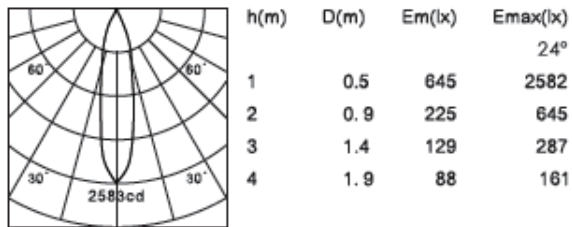

QL R-FACF FRDL 10W:

Disclaimer: Our R&D team works towards continuous improvement in product design and features. Please check with us for the latest information pertaining to this product.