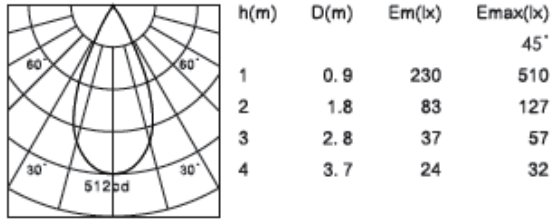

QL R-FACF FRDL 10W:

Disclaimer: Our R&D team works towards continuous improvement in product design and features. Please check with us for the latest information pertaining to this product.