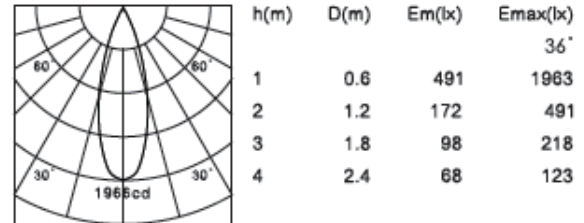

QL R-FACF FRDL 10W:

Disclaimer: Our R&D team works towards continuous improvement in product design and features. Please check with us for the latest information pertaining to this product.