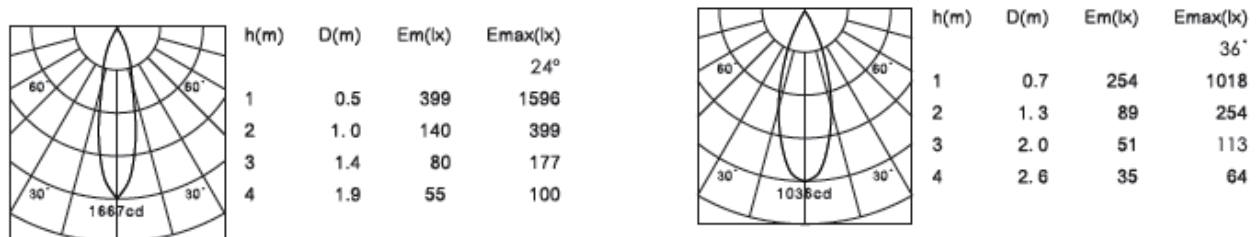

Photometric Distribution Curve:

QL R-FACF FRDL 6W: