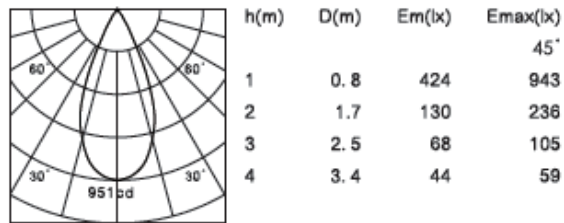

QL R-FACF FRDL 10W:

Disclaimer: Our R&D team works towards continuous improvement in product design and features. Please check with us for the latest information pertaining to this product.