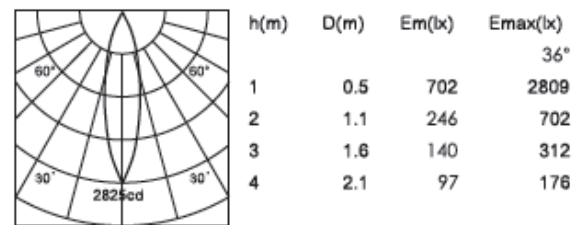

QL R-FAGB FRDL 10W: