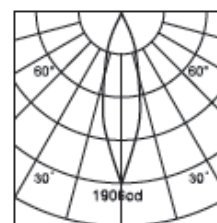

CEILING RECESSED DOWN LIGHTS

Technical Specifications:

Product Code : QL R-FAGB FRDL* & QL R-FBAH FRDL*
 Body Material : Die-cast Aluminium with powder- coated
 Reflector : Aluminium bright anodized
 Body Color : White, Silver, Black
 Fixed/Adjustable : Fixed
 Light Source : COB LED with optical lens
 Beam Angle : 24°, 36°
 Color Temperature : 2700K, 3000K, 4000K
 CRI : ≥80
 Power Factor : 0.9
 Ingress Protection : IP20
 Driver : Constant Current
 Input Voltage : 220-240V/50-60Hz
 Dimming Options : Triac, 0-10V, DALI
 Mounting Arrangement: Metal clamp
 Life Time : 50000hrs
 Weight : 0.37Kg

Product Code (*)	Wattage (W)	Lumen Output (lm)	Operating Current (mA)	Overall Diameter (mm)	Overall Height (mm)	Cutout Dimension (mm)
QL R-FAGB FRDL 6W	6	3000K-500 4000K-520	140	115	95	102
QL R-FAGB FRDL 10W	10	3000K-900 4000K-940	250	115	95	102
QL R-FBAH FRDL 15W	15	3000K-1200 4000K-1260	350	115	115	102

Photometric Distribution Curve:

QL R-FAGB FRDL 6W:

h(m)	D(m)	Em(lx)	E _{max} (lx)
			24°
1	0.5	582	2329
2	0.9	205	587
3	1.4	117	261
4	1.8	81	148

h(m)	D(m)	Em(lx)	E _{max} (lx)
			36°
1	0.6	455	1818
2	1.1	159	455
3	1.7	91	202
4	2.3	63	114