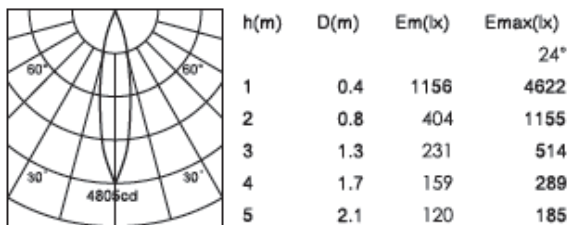

QL R-FBAH FRDL 15W:

Disclaimer: Our R&D team works towards continuous improvement in product design and features. Please check with us for the latest information pertaining to this product.