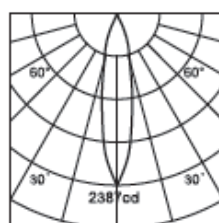

CEILING RECESSED DOWN LIGHTS

Technical Specifications:

Product Code : QL R-FAGB FRDL* & QL R-FBAH FRDL*
 Body Material : Die-cast Aluminium with powder- coated
 Reflector : Aluminium bright anodized
 Body Color : White, Silver, Black
 Fixed/Adjustable : Fixed
 Light Source : COB LED with optical lens
 Beam Angle : 24°, 36°
 Color Temperature : 2700K, 3000K, 4000K
 CRI : ≥80
 Power Factor : 0.9
 Ingress Protection : IP20
 Driver : Constant Current
 Input Voltage : 220-240V/50-60Hz
 Dimming Options : Triac, 0-10V, DALI
 Mounting Arrangement: Metal clamp
 Life Time : 50000hrs
 Weight : 0.37Kg

Product Code (*)	Wattage (W)	Lumen Output (lm)	Operating Current (mA)	Overall Diameter (mm)	Overall Height (mm)	Cutout Dimension (mm)
QL R-FAGB FRDL 6W	6	3000K-500 4000K-520	140	115	95	102
QL R-FAGB FRDL 10W	10	3000K-900 4000K-940	250	115	95	102
QL R-FBAH FRDL 15W	15	3000K-1200 4000K-1260	350	115	115	102

Photometric Distribution Curve:

QL R-FAGB FRDL 6W:

h(m)	D(m)	Em(lx)	E _{max} (lx)
			24°
1	0.5	582	2329
2	0.9	205	587
3	1.4	117	261
4	1.8	81	148

h(m)	D(m)	Em(lx)	E _{max} (lx)
			36°
1	0.6	455	1818
2	1.1	159	455
3	1.7	91	202
4	2.3	63	114