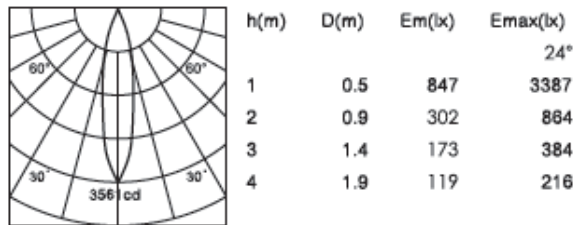

QL R-FAGB FRDL 10W: