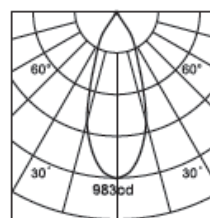

CEILING RECESSED DOWN LIGHTS

Technical Specifications:

Product Code : QL R-FAJC FRDL 6W
 Body Material : Pure Aluminium with powder- coated
 Body Color : White, Silver, Black
 Fixed/Adjustable : Fixed
 Light Source : COB LED
 Reflector : High efficiency optical reflector
 Beam Angle : 20°, 40°
 Color Temperature : 2700K, 3000K, 4000K
 CRI : ≥80
 Power Factor : 0.9
 Ingress Protection : IP44
 Ingress Protection : IP20
 Driver : Constant Current
 Input Voltage : 220-240V/50-60Hz
 Dimming Options : Triac, 0-10V, DALI
 Mounting Arrangement: Metal clamp
 Life Time : 50000hrs
 Weight : 0.12Kg

Product Code (*)	Wattage (W)	Lumen Output (lm)	Operating Current (mA)	Overall Diameter (mm)	Overall Height (mm)	Cutout Dimension (mm)
QL R-FAJC FRDL 6W	6	3000K-610 4000K- 630	140	65	40	58

Photometric Distribution Curve:

h(m)	D(m)	Em(lx)	E _{max} (lx)
			20°
1	0.4	482	1926
2	0.9	168	481
3	1.3	96	214
4	1.8	66	120

h(m)	D(m)	Em(lx)	E _{max} (lx)
			40°
1	0.7	246	983
2	1.4	86	245
3	2.2	49	109
4	2.9	34	61

Disclaimer: Our R&D team works towards continuous improvement in product design and features. Please check with us for the latest information pertaining to this product.