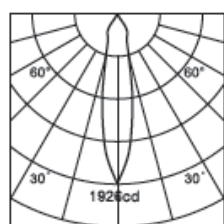

CEILING RECESSED DOWN LIGHTS

Technical Specifications:

Product Code : QL R-FAJC FRDL 6W
 Body Material : Pure Aluminium with powder- coated
 Body Color : White, Silver, Black
 Fixed/Adjustable : Fixed
 Light Source : COB LED
 Reflector : High efficiency optical reflector
 Beam Angle : 20°, 40°
 Color Temperature : 2700K, 3000K, 4000K
 CRI : ≥80
 Power Factor : 0.9
 Ingress Protection : IP44
 Ingress Protection : IP20
 Driver : Constant Current
 Input Voltage : 220-240V/50-60Hz
 Dimming Options : Triac, 0-10V, DALI
 Mounting Arrangement: Metal clamp
 Life Time : 50000hrs
 Weight : 0.12Kg

Product Code (*)	Wattage (W)	Lumen Output (lm)	Operating Current (mA)	Overall Diameter (mm)	Overall Height (mm)	Cutout Dimension (mm)
QL R-FAJC FRDL 6W	6	3000K-610 4000K- 630	140	65	40	58

Photometric Distribution Curve:

h(m)	D(m)	Em(lx)	E _{max} (lx)
			20°
1	0.4	482	1926
2	0.9	168	481
3	1.3	96	214
4	1.8	66	120

h(m)	D(m)	Em(lx)	E _{max} (lx)
			40°
1	0.7	246	983
2	1.4	86	245
3	2.2	49	109
4	2.9	34	61

Disclaimer: Our R&D team works towards continuous improvement in product design and features. Please check with us for the latest information pertaining to this product.