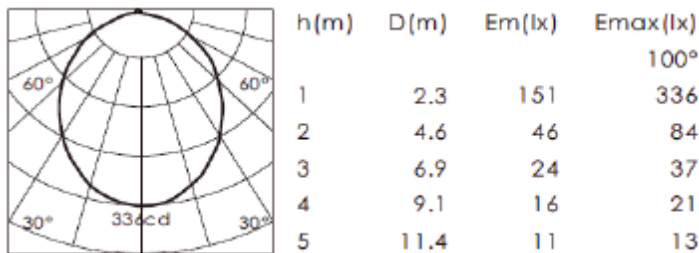

CEILING RECESSED DOWN LIGHTS

Technical Specifications:

Product Code	: QL R-FBDE FRDL*
Body Material	: Aluminium sheet
Reflector	: Optical diffuser
Body Color	: White, Silver, Black
Fixed/Adjustable	: Fixed
Light Source	: High power LED
Beam Angle	: 100°
Color Temperature	: 2700K, 3000K, 4000K
CRI	: ≥80
Power Factor	: 0.9
Ingress Protection	: IP20
Driver	: Constant Current
Input Voltage	: 220-240V/50-60Hz
Dimming Options	: Triac, 0-10V, DALI
Mounting Arrangement:	Spring clamp
Life Time	: 50000hrs
Weight	: 0.45Kg

Product Code (*)	Wattage (W)	Lumen Output (lm)	Operating Current (mA)	Overall Diameter (mm)	Overall Height (mm)	Cutout Dimension (mm)
QL R-FBDE FRDL 15W	15	3000K-900 4000K-960	350	240	75	230

Photometric Distribution Curve: