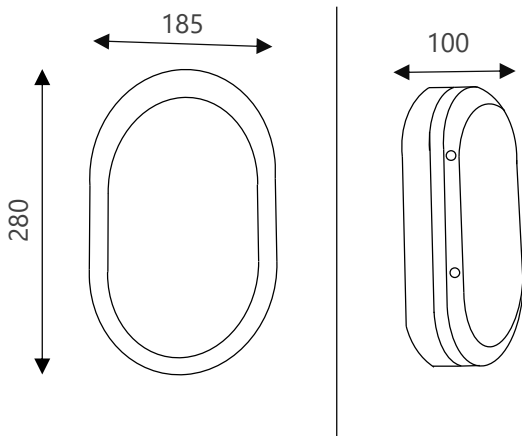

Wall Mount Bulkhead Light

QL H-BDBJA- 4W

LED Colour Temperature

- 2700K
- 3000K
- 4000K

Outer Dimensions _____ Unit:mm

Material Specifications: _____ Unit:mm

Housing	Die –casting aluminum With power coated. Opal PC cover with vandal resistant
Body colour	White/Black/Grey
LED type	SMD LED
power	220-240V/50-60Hz
Power Factor	>=0.9
Lifetime L80B20	50000hrs
Protection	IP66 IK08

Item	Light Source	The manufacturer selected lens degree(°)θ1/2	Input Voltage(V)	Typical Operating Current(mA)	Typical consumption(W)	Typical Luminance(lm)	IK rate
BDBJA	1x4W	120°	240	42	5.5	320	06