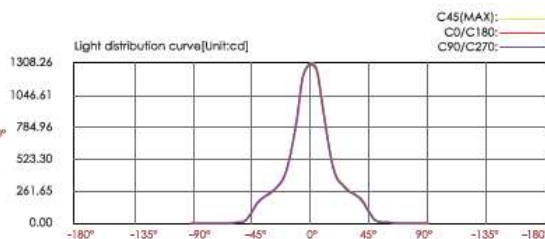

Single Side

Wall Mounting Landscape Light

QL K- 18A7AF0ABF

LED Colour Temperature

- 2700K
- 3000K
- 6000K

Optics

	R5
	R0118C044XL 18°
	R0125C044XL 25°
	R0134C044XL 34°

Outer Dimensions

Center beam LUX	Beam width V	H
2m 324.84 LUX	1.0m	1.0m
4m 81.21 LUX	1.9m	1.9m
6m 36.09 LUX	2.9m	2.9m
8m 20.30 LUX	3.8m	3.8m
10m 12.99 LUX	4.8m	4.8m
12m 9.02 LUX	5.8m	5.7m

Ver.Spread:27.0 Horiz.Spread:26.9