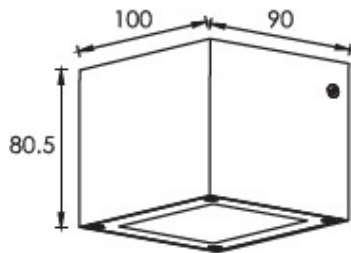

Single Side

Wall Mounting Landscape Light

QL K- 18A7AF0ABF

LED Colour Temperature

- 2700K
- 3000K
- 6000K

Optics

	R5
	R0118C044XL 18°
	R0125C044XL 25°
	R0134C044XL 34°

Outer Dimensions

Material Specifications

Housing	12# Die-casting dark grey powder coated aluminum. T=60-80µm.Adhesion of ISO class 1/ASTM class 4B
Light Window	PC T=6mm
Gasket	Tooling shaped seal
Driver	Main voltage 100V-240V driver inside builded
Operating temperature	-20°C~40°C
Power Cable	H05RN-F 2×1.0mm ² L=0.3m(low voltage) H05RN-F 3×1.0mm ² L=0.3m(high voltage)

Center beam LUX	Beam width V	H
2m 324.84 LUX	1.0m	1.0m
4m 81.21 LUX	1.9m	1.9m
6m 36.09 LUX	2.9m	2.9m
8m 20.30 LUX	3.8m	3.8m
10m 12.99 LUX	4.8m	4.8m
12m 9.02 LUX	5.8m	5.7m

Ver.Spread:27.0 Horiz.Spread:26.9