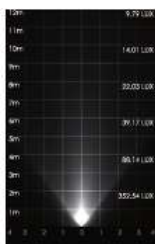

Single Side

Wall Mounting Landscape Light

QL K- 18A7AF0ABF

LED Colour Temperature

- 2700K
- 3000K
- 6000K

Optics

	R5
	R0118C044XL 18°
	R0125C044XL 25°
	R0134C044XL 34°

Outer Dimensions

Material Specifications

Housing	12# Die-casting dark grey powder coated aluminum. T=60-80µm.Adhesion of ISO class 1/ASTM class 4B
Light Window	PC T=6mm
Gasket	Tooling shaped seal
Driver	Main voltage 100V-240V driver inside builded
Operating temperature	-20°C~40°C
Power Cable	H05RN-F 2×1.0mm ² L=0.3m(low voltage) H05RN-F 3×1.0mm ² L=0.3m(high voltage)

Center beam LUX	Beam width V	H
2m 324.84 LUX	1.0m	1.0m
4m 81.21 LUX	1.9m	1.9m
6m 36.09 LUX	2.9m	2.9m
8m 20.30 LUX	3.8m	3.8m
10m 12.99 LUX	4.8m	4.8m
12m 9.02 LUX	5.8m	5.7m

Ver.Spread:27.0 Horiz.Spread:26.9