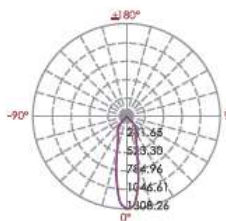

Single Side

Wall Mounting Landscape Light

QL K- 18A7AF0ABF

LED Colour Temperature

- 2700K
- 3000K
- 6000K

Optics

	R5
	R0118C044XL 18°
	R0125C044XL 25°
	R0134C044XL 34°

Outer Dimensions

Center beam LUX	Beam width V	H
2m 324.84 LUX	1.0m	1.0m
4m 81.21 LUX	1.9m	1.9m
6m 36.09 LUX	2.9m	2.9m
8m 20.30 LUX	3.8m	3.8m
10m 12.99 LUX	4.8m	4.8m
12m 9.02 LUX	5.8m	5.7m

Ver.Spread:27.0 Horiz.Spread:26.9