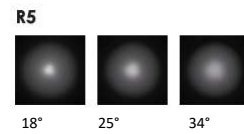

Single Side

Wall Mounting Landscape Light

QL K- 18A7AF0ABF

LED Colour Temperature

- 2700K
- 3000K
- 6000K

Optics

	R5
	R0118C044XL 18°
	R0125C044XL 25°
	R0134C044XL 34°

Outer Dimensions

Material Specifications

Housing	12# Die-casting dark grey powder coated aluminum. T=60-80µm.Adhesion of ISO class 1/ASTM class 4B
Light Window	PC T=6mm
Gasket	Tooling shaped seal
Driver	Main voltage 100V-240V driver inside builded
Operating temperature	-20°C~40°C
Power Cable	H05RN-F 2×1.0mm ² L=0.3m(low voltage) H05RN-F 3×1.0mm ² L=0.3m(high voltage)

Center beam LUX	Beam width V	H
2m 324.84 LUX	1.0m	1.0m
4m 81.21 LUX	1.9m	1.9m
6m 36.09 LUX	2.9m	2.9m
8m 20.30 LUX	3.8m	3.8m
10m 12.99 LUX	4.8m	4.8m
12m 9.02 LUX	5.8m	5.7m

Ver.Spread:27.0 Horiz.Spread:26.9