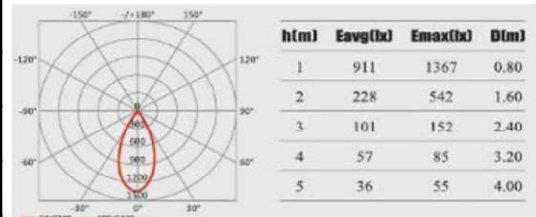

# QL-120B1-6

Item	Data
Rated Power	6W
Input Voltage	AC100-277V/DC24V
Power Factor	>0.9
Color TMP	RGBW
Protection Grade	IP67

Item	Data
Frequency Range	50HZ/60HZ
LED Chip	OSRAM
Luminous Flux (Max)	380lm
beam angle	7°15°25°40°60°
size	102x86X86mm