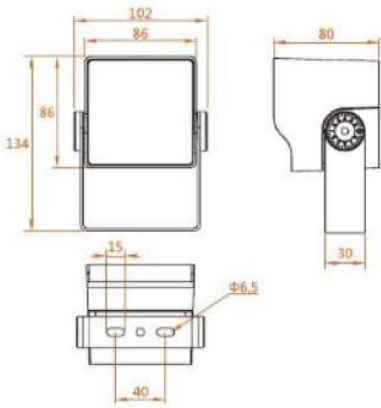

# QL-120B1-6

Item	Data
Rated Power	6W
Input Voltage	AC100-277V/DC24V
Power Factor	>0.9
Color TMP	RGBW
Protection Grade	IP67

Item	Data
Frequency Range	50HZ/60HZ
LED Chip	OSRAM
Luminous Flux (Max)	380lm
beam angle	7°15°25°40°60°
size	102x86X86mm