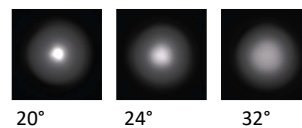

Spike Light

QL K-18AB30SFLO

■ LED Colour Temperature
 ■ Optics

- 2700k
- 3000k
- 6000k

R7
R0120C035XL 20°
R0124C035XL 24°
R0132C035XL 32°

R8
R0115C050XL 15°
R0124C050XL 24°
R0138C050XL 38°
R0160C050XL 60°

R9
R0115C069XL 15°
R0240C069XL 24°
R030C069XL 30°

Feature & Benefit:

- Durable die cast aluminium construction
- IP 65 Protection against water ingress
- Matching colour temperature and finish to the Architectural exterior range
- High efficiency optic available
- Multi function base- Compatible for both wall mounting and tree/pole strap mounting
- Range of finish available
- CRI≥90

Housing color Option

Basic	Secondary	
		
Sanded Dark Grey KAP 7037	Silver Grey KAP 9022	Sanded Black RAL9005

R7

R8

R9

Outer Dimensions Unit:mm

Material Specifications

Housing	12# Die- Casting powder coated aluminum .T=60-80μm Adhesion of ISO Class 1/ASTM Class 4B
Light window	Tempered glass. T= 3mm
LED	NICHIA
Light efficacy	40-110 lm/w
Gasket	Tooling shaped seal
LED Driver	Constant voltage input .constant current output
Power cable	H05RN -F 2X1.0mm ² L=0.3m(Low voltage) H05RN-F 3X1.0 mm ² L=0.3m(High voltage)
Dimmable	Triac PWM 1-10V Dali
Finishing	Raw/Anodized or powder coated [Custom]