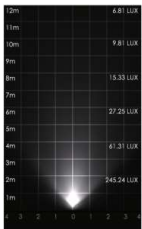

Spike Light

QL K-18AB30SFLO

■ LED Colour Temperature
 ■ Optics

- 2700k
- 3000k
- 6000k

R7
R0120C035XL 20°
R0124C035XL 24°
R0132C035XL 32°

R8
R0115C050XL 15°
R0124C050XL 24°
R0138C050XL 38°
R0160C050XL 60°

R9
R0115C069XL 15°
R0240C069XL 24°
R030C069XL 30°

Housing color Option

Basic	Secondary	
		
Sanded Dark Grey KAP 7037	Silver Grey KAP 9022	Sanded Black RAL9005

R7

R8

R9

Outer Dimensions Unit:mm

Material Specifications

Housing	12# Die- Casting powder coated aluminum .T=60-80μm Adhesion of ISO Class 1/ASTM Class 4B
Light window	Tempered glass. T= 3mm
LED	NICHIA
Light efficacy	40-110 lm/w
Gasket	Tooling shaped seal
LED Driver	Constant voltage input .constant current output
Power cable	H05RN -F 2X1.0mm ² L=0.3m(Low voltage) H05RN-F 3X1.0 mm ² L=0.3m(High voltage)
Dimmable	Triac PWM 1-10V Dali
Finishing	Raw/Anodized or powder coated [Custom]

Lux distance cure

Center beam LUX	Beam width V	H
2m 245.24 LUX	1.4m	1.4m
4m 61.31 LUX	2.8m	2.8m
6m 27.25 LUX	4.1m	4.1m
8m 15.33 LUX	5.5m	5.5m
10m 9.81 LUX	6.9m	6.3m
12m 6.81 LUX	8.3m	8.3m

Ver.Spread:38.1 Horiz.Spread:38.0

Lux distance cure

Center beam LUX	Beam width V	H
2m 324.84 LUX	1.0m	1.0m
4m 81.21 LUX	1.9m	1.9m
6m 34.09 LUX	2.9m	2.9m
8m 20.30 LUX	3.8m	3.8m
10m 12.99 LUX	4.8m	4.8m
12m 9.02 LUX	5.8m	5.7m

Ver.Spread:27.0 Horiz.Spread:26.9