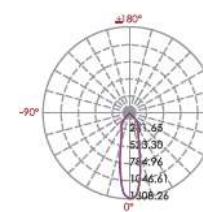

Accessories:

Item	Light Source	Lens	Input Voltage(V)	Typical Operating Current(mA)	Typical consumption(W)	Typical Luminance(lm)
18AB30SFLO	7W	R8	240	29.1	7.4	560lm
18AB30SFLO	20W	R8	240	83.3	20.4	1600lm
18AB30SFLO	30W	R8	240	125	30.8	2400lm

Lux distance cure

Center beam LUX	Beam width V	H
2m 245.24 LUX	1.4m	1.4m
4m 61.31 LUX	2.8m	2.8m
6m 27.25 LUX	4.1m	4.1m
8m 15.33 LUX	5.5m	5.5m
10m 9.81 LUX	6.9m	6.3m
12m 6.81 LUX	8.3m	8.3m

Ver.Spread:38.1 Horiz.Spread:38.0

Lux distance cure

Center beam LUX	Beam width V	H
2m 324.84 LUX	1.0m	1.0m
4m 81.21 LUX	1.9m	1.9m
6m 34.09 LUX	2.9m	2.9m
8m 20.30 LUX	3.8m	3.8m
10m 12.99 LUX	4.8m	4.8m
12m 9.02 LUX	5.8m	5.7m

Ver.Spread:27.0 Horiz.Spread:26.9