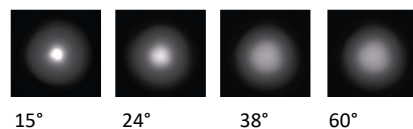

Spike Light

QL K-18AB30SFLO

■ LED Colour Temperature
 ■ Optics

- 2700k
- 3000k
- 6000k

R7
R0120C035XL 20°
R0124C035XL 24°
R0132C035XL 32°

R8
R0115C050XL 15°
R0124C050XL 24°
R0138C050XL 38°
R0160C050XL 60°

R9
R0115C069XL 15°
R0240C069XL 24°
R030C069XL 30°

Feature & Benefit:

- Durable die cast aluminium construction
- IP 65 Protection against water ingress
- Matching colour temperature and finish to the Architectural exterior range
- High efficiency optic available
- Multi function base- Compatible for both wall mounting and tree/pole strap mounting
- Range of finish available
- CRI≥90

Housing color Option

Basic	Secondary	
		
Sanded Dark Grey KAP 7037	Silver Grey KAP 9022	Sanded Black RAL9005

R7

R8

R9

Outer Dimensions Unit:mm

Material Specifications

Housing	12# Die- Casting powder coated aluminum .T=60-80μm Adhesion of ISO Class 1/ASTM Class 4B
Light window	Tempered glass. T= 3mm
LED	NICHIA
Light efficacy	40-110 lm/w
Gasket	Tooling shaped seal
LED Driver	Constant voltage input .constant current output
Power cable	H05RN -F 2X1.0mm ² L=0.3m(Low voltage) H05RN-F 3X1.0 mm ² L=0.3m(High voltage)
Dimmable	Triac PWM 1-10V Dali
Finishing	Raw/Anodized or powder coated [Custom]