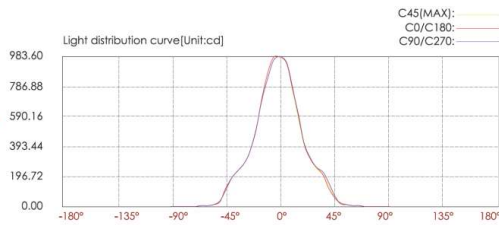

Housing color Option

Basic	Secondary	
		
Sanded Dark Grey KAP 7037	Silver Grey KAP 9022	Sanded Black RAL9005

R7

R8

R9

Outer Dimensions Unit:mm

Material Specifications

Housing	12# Die- Casting powder coated aluminum .T=60-80μm Adhesion of ISO Class 1/ASTM Class 4B
Light window	Tempered glass. T= 3mm
LED	NICHIA
Light efficacy	40-110 lm/w
Gasket	Tooling shaped seal
LED Driver	Constant voltage input .constant current output
Power cable	H05RN -F 2X1.0mm ² L=0.3m(Low voltage) H05RN-F 3X1.0 mm ² L=0.3m(High voltage)
Dimmable	Triac PWM 1-10V Dali
Finishing	Raw/Anodized or powder coated [Custom]

Lux distance cure

Center beam LUX	Beam width V	H
2m 245.24 LUX	1.4m	1.4m
4m 61.31 LUX	2.8m	2.8m
6m 27.25 LUX	4.1m	4.1m
8m 15.33 LUX	5.5m	5.5m
10m 9.81 LUX	6.9m	6.3m
12m 6.81 LUX	8.3m	8.3m

Ver.Spread:38.1 Horiz.Spread:38.0