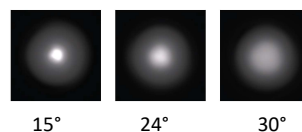

Spike Light

QL K-18AB30SFLO

■ LED Colour Temperature
 ■ Optics

- 2700k
- 3000k
- 6000k

R7
R0120C035XL 20°
R0124C035XL 24°
R0132C035XL 32°

R8
R0115C050XL 15°
R0124C050XL 24°
R0138C050XL 38°
R0160C050XL 60°

R9
R0115C069XL 15°
R0240C069XL 24°
R030C069XL 30°

Housing color Option

Basic	Secondary	
		
Sanded Dark Grey KAP 7037	Silver Grey KAP 9022	Sanded Black RAL9005

R7

R8

R9

Outer Dimensions Unit:mm

Material Specifications

Housing	12# Die- Casting powder coated aluminum .T=60-80μm Adhesion of ISO Class 1/ASTM Class 4B
Light window	Tempered glass. T= 3mm
LED	NICHIA
Light efficacy	40-110 lm/w
Gasket	Tooling shaped seal
LED Driver	Constant voltage input .constant current output
Power cable	H05RN -F 2X1.0mm ² L=0.3m(Low voltage) H05RN-F 3X1.0 mm ² L=0.3m(High voltage)
Dimmable	Triac PWM 1-10V Dali
Finishing	Raw/Anodized or powder coated [Custom]