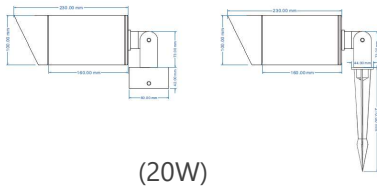

Housing color Option

Basic	Secondary	
		
Sanded Dark Grey KAP 7037	Silver Grey KAP 9022	Sanded Black RAL9005

R7

R8

R9

Outer Dimensions Unit:mm

Material Specifications

Housing	12# Die- Casting powder coated aluminum .T=60-80μm Adhesion of ISO Class 1/ASTM Class 4B
Light window	Tempered glass. T= 3mm
LED	NICHIA
Light efficacy	40-110 lm/w
Gasket	Tooling shaped seal
LED Driver	Constant voltage input .constant current output
Power cable	H05RN -F 2X1.0mm ² L=0.3m(Low voltage) H05RN-F 3X1.0 mm ² L=0.3m(High voltage)
Dimmable	Triac PWM 1-10V Dali
Finishing	Raw/Anodized or powder coated [Custom]

Lux distance cure

Center beam LUX	Beam width V	H
2m 245.24 LUX	1.4m	1.4m
4m 61.31 LUX	2.8m	2.8m
6m 27.25 LUX	4.1m	4.1m
8m 15.33 LUX	5.5m	5.5m
10m 9.81 LUX	6.9m	6.3m
12m 6.81 LUX	8.3m	8.3m

Ver.Spread:38.1 Horiz.Spread:38.0

Lux distance cure

Center beam LUX	Beam width V	H
2m 324.84 LUX	1.0m	1.0m
4m 81.21 LUX	1.9m	1.9m
6m 34.09 LUX	2.9m	2.9m
8m 20.30 LUX	3.8m	3.8m
10m 12.99 LUX	4.8m	4.8m
12m 9.02 LUX	5.8m	5.7m

Ver.Spread:27.0 Horiz.Spread:26.9