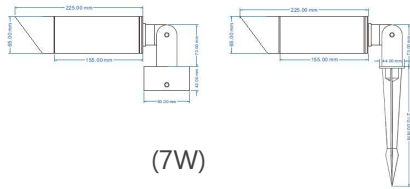

Housing color Option

Basic	Secondary	
		
Sanded Dark Grey KAP 7037	Silver Grey KAP 9022	Sanded Black RAL9005

R7

R8

R9

Outer Dimensions Unit:mm

Material Specifications

Housing	12# Die- Casting powder coated aluminum .T=60-80μm Adhesion of ISO Class 1/ASTM Class 4B
Light window	Tempered glass. T= 3mm
LED	NICHIA
Light efficacy	40-110 lm/w
Gasket	Tooling shaped seal
LED Driver	Constant voltage input .constant current output
Power cable	H05RN -F 2X1.0mm ² L=0.3m(Low voltage) H05RN-F 3X1.0 mm ² L=0.3m(High voltage)
Dimmable	Triac PWM 1-10V Dali
Finishing	Raw/Anodized or powder coated [Custom]

Lux distance cure

Center beam LUX	Beam width V	H
2m 245.24 LUX	1.4m	1.4m
4m 61.31 LUX	2.8m	2.8m
6m 27.25 LUX	4.1m	4.1m
8m 15.33 LUX	5.5m	5.5m
10m 9.81 LUX	6.9m	6.3m
12m 6.81 LUX	8.3m	8.3m

Ver.Spread:38.1 Horiz.Spread:38.0

Lux distance cure

Center beam LUX	Beam width V	H
2m 324.84 LUX	1.0m	1.0m
4m 81.21 LUX	1.9m	1.9m
6m 34.09 LUX	2.9m	2.9m
8m 20.30 LUX	3.8m	3.8m
10m 12.99 LUX	4.8m	4.8m
12m 9.02 LUX	5.8m	5.7m

Ver.Spread:27.0 Horiz.Spread:26.9