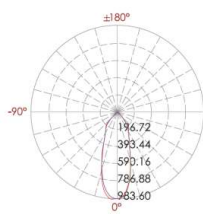

Spike Light

QL K-18AB30SFLO

■ LED Colour Temperature
 ■ Optics

- 2700k
- 3000k
- 6000k

R7
R0120C035XL 20°
R0124C035XL 24°
R0132C035XL 32°

R8
R0115C050XL 15°
R0124C050XL 24°
R0138C050XL 38°
R0160C050XL 60°

R9
R0115C069XL 15°
R0240C069XL 24°
R030C069XL 30°

Housing color Option

Basic	Secondary	
		
Sanded Dark Grey KAP 7037	Silver Grey KAP 9022	Sanded Black RAL9005

R7

R8

R9

Outer Dimensions Unit:mm

Material Specifications

Housing	12# Die- Casting powder coated aluminum .T=60-80μm Adhesion of ISO Class 1/ASTM Class 4B
Light window	Tempered glass. T= 3mm
LED	NICHIA
Light efficacy	40-110 lm/w
Gasket	Tooling shaped seal
LED Driver	Constant voltage input .constant current output
Power cable	H05RN -F 2X1.0mm ² L=0.3m(Low voltage) H05RN-F 3X1.0 mm ² L=0.3m(High voltage)
Dimmable	Triac PWM 1-10V Dali
Finishing	Raw/Anodized or powder coated [Custom]

Lux distance cure

Center beam LUX	Beam width V	H
2m 245.24 LUX	1.4m	1.4m
4m 61.31 LUX	2.8m	2.8m
6m 27.25 LUX	4.1m	4.1m
8m 15.33 LUX	5.5m	5.5m
10m 9.81 LUX	6.9m	6.3m
12m 6.81 LUX	8.3m	8.3m

Ver.Spread:38.1 Horiz.Spread:38.0

Lux distance cure

Center beam LUX	Beam width V	H
2m 324.84 LUX	1.0m	1.0m
4m 81.21 LUX	1.9m	1.9m
6m 34.09 LUX	2.9m	2.9m
8m 20.30 LUX	3.8m	3.8m
10m 12.99 LUX	4.8m	4.8m
12m 9.02 LUX	5.8m	5.7m

Ver.Spread:27.0 Horiz.Spread:26.9