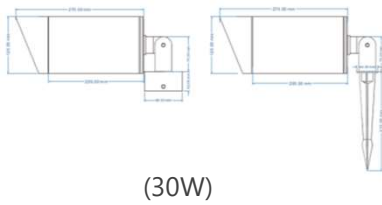

Housing color Option

Basic	Secondary	
		
Sanded Dark Grey KAP 7037	Silver Grey KAP 9022	Sanded Black RAL9005

R7

R8

R9

Outer Dimensions Unit:mm

Material Specifications

Housing	12# Die- Casting powder coated aluminum .T=60-80μm Adhesion of ISO Class 1/ASTM Class 4B
Light window	Tempered glass. T= 3mm
LED	NICHIA
Light efficacy	40-110 lm/w
Gasket	Tooling shaped seal
LED Driver	Constant voltage input .constant current output
Power cable	H05RN -F 2X1.0mm ² L=0.3m(Low voltage) H05RN-F 3X1.0 mm ² L=0.3m(High voltage)
Dimmable	Triac PWM 1-10V Dali
Finishing	Raw/Anodized or powder coated [Custom]

Lux distance cure

Center beam LUX	Beam width V	H
2m 245.24 LUX	1.4m	1.4m
4m 61.31 LUX	2.8m	2.8m
6m 27.25 LUX	4.1m	4.1m
8m 15.33 LUX	5.5m	5.5m
10m 9.81 LUX	6.9m	6.3m
12m 6.81 LUX	8.3m	8.3m

Ver.Spread:38.1 Horiz.Spread:38.0