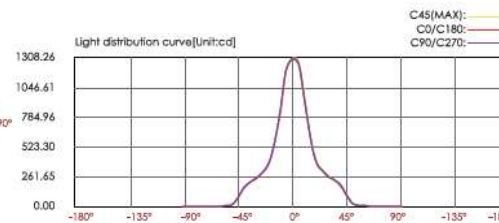

Lux distance cure

Center beam LUX	Beam width V	H
2m 245.24 LUX	1.4m	1.4m
4m 61.31 LUX	2.8m	2.8m
6m 27.25 LUX	4.1m	4.1m
8m 15.33 LUX	5.5m	5.5m
10m 9.81 LUX	6.9m	6.3m
12m 6.81 LUX	8.3m	8.3m

Ver.Spread:38.1 Horiz.Spread:38.0