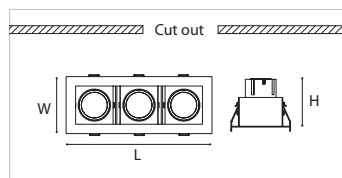

CEILING RECESSED FLUSH LIGHTS

QL R CEJA ASFL 9/15/30W

QL R CEJB ASFL2X 9/15/30W

QL R CEJB ASFL3X 9/15/30W

Technical Specifications:

Product Code	: QL H CEJA/B/C Series
Body Material	: Aluminium housing
Optics	: High transmission Reflector
Body Color	: White trim, Black housing
Fixed/Adjustable	: Rotatable by 360° on horizontal plane & 30° tiltable on vertical plane
Light Source	: COB
Beam Angle	: 15°, 24°, 38°, 60°
Color Temperature	: 2700K- 6000K
CRI	: ≥80
Power Factor	: 0.9
Ingress Protection	: IP 20
Driver	: Constant Current Remote
Input Voltage	: 200-240V/50Hz
Dimming Options	: Triac, 0-10V, DALI
Mounting Arrangement:	Metal spring clamp
Life Time	: 50000hrs

Model	Dimension(mm) (LxWxH)	Cut out(mm)	Power	Luminous flux	Packing(mm)
QL R CEJAASFL	103x103x88	90x90	9W	765lm	30PCS/CTN650x395x265
QL R CEJAASFL	132x132x110	120x120	15W	1275lm	18PCS/CTN470x470x295
QL R CEJAASFL	156x156x135	145x145	30W	2550lm	12PCS/CTN545x370x345

CEILING RECESSED FLUSH LIGHTS

Model	Dimension(mm) (LxWxH)	Cut out(mm)	Power	Luminous flux	Packing(mm)
QL R CEJB ASFL	181x103x88	165x90	2x9W	1530lm	20PCS/CTN650x420x265
QL R CEJB ASFL	236x132x110	225x120	2x15W	2550lm	12PCS/CTN520x470x295
QL R CEJB ASFL	300x156x135	285x145	2x30W	5100lm	4PCS/CTN370x335x345