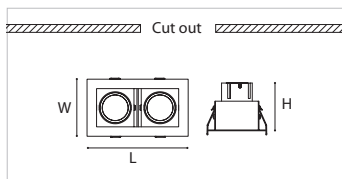

CEILING RECESSED FLUSH LIGHTS

QL R CEJA ASFL 9/15/30W

QL R CEJB ASFL2X 9/15/30W

QL R CEJB ASFL3X 9/15/30W

Technical Specifications:

Product Code	: QL H CEJA/B/C Series
Body Material	: Aluminium housing
Optics	: High transmission Reflector
Body Color	: White trim, Black housing
Fixed/Adjustable	: Rotatable by 360° on horizontal plane & 30° tiltable on vertical plane
Light Source	: COB
Beam Angle	: 15°, 24°, 38°, 60°
Color Temperature	: 2700K- 6000K
CRI	: ≥80
Power Factor	: 0.9
Ingress Protection	: IP 20
Driver	: Constant Current Remote
Input Voltage	: 200-240V/50Hz
Dimming Options	: Triac, 0-10V, DALI
Mounting Arrangement:	Metal spring clamp
Life Time	: 50000hrs

Model	Dimension(mm) (LxWxH)	Cut out(mm)	Power	Luminous flux	Packing(mm)
QL R CEJAASFL	103x103x88	90x90	9W	765lm	30PCS/CTN650x395x265
QL R CEJAASFL	132x132x110	120x120	15W	1275lm	18PCS/CTN470x470x295
QL R CEJAASFL	156x156x135	145x145	30W	2550lm	12PCS/CTN545x370x345

CEILING RECESSED FLUSH LIGHTS

Model	Dimension(mm) (LxWxH)	Cut out(mm)	Power	Luminous flux	Packing(mm)
QL R CEJB ASFL	181x103x88	165x90	2x9W	1530lm	20PCS/CTN650x420x265
QL R CEJB ASFL	236x132x110	225x120	2x15W	2550lm	12PCS/CTN520x470x295
QL R CEJB ASFL	300x156x135	285x145	2x30W	5100lm	4PCS/CTN370x335x345