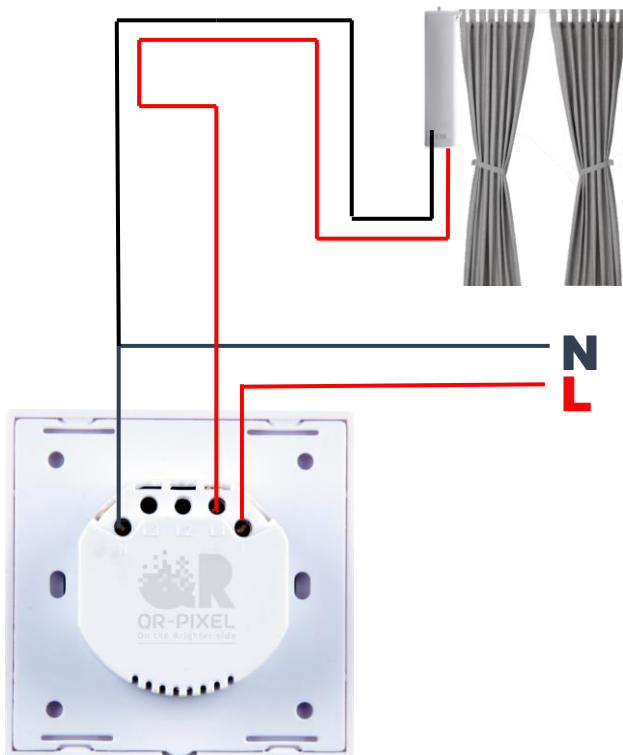

DESCRIPTION:

Qlite, Smart Curtain Controller lets you Open/Close your curtains and also helps adjust the curtain position, according to a schedule, with a Qlite App, and with the installation of accessories, it responds to voice commands through Alexa or Google home..

SPECIFICATIONS

- Switching & linear Curtain Control.
- Schedule the timing ON/OFF
- Input voltage : AC 110-240 50/60Hz
- Max Load : 400W
- Wireless Type: WIFI 2.4 Ghz
- Wireless standard :IEEE 802.11 b/g/n
- WIFI range 30M
- 3x3 size.
- Color – Black, White face plate.

Wiring Diagram

ADVANTAGES:

- Easy Installation - Quick installation with step-by-step guide.
- Advanced 0-100% curtain opening/ closing. Set the desired curtain position from 0-100% to meet your ambience.
- Hand-free Voice Control – Compatible with Amazon Alexa and Google home. Make your hand-free smart home life more convenient and easier.
- Remote Control with Timer and Schedule of the smart curtain controller from anywhere All Qlite smart curtain controllers can be combined in one group, so you can open/close different curtains with one click.
- Real time status display on the Qlite Home app.
- Led Backlit can be controlled during Night-time.
- Offers Glass touch panel control and IR remote control