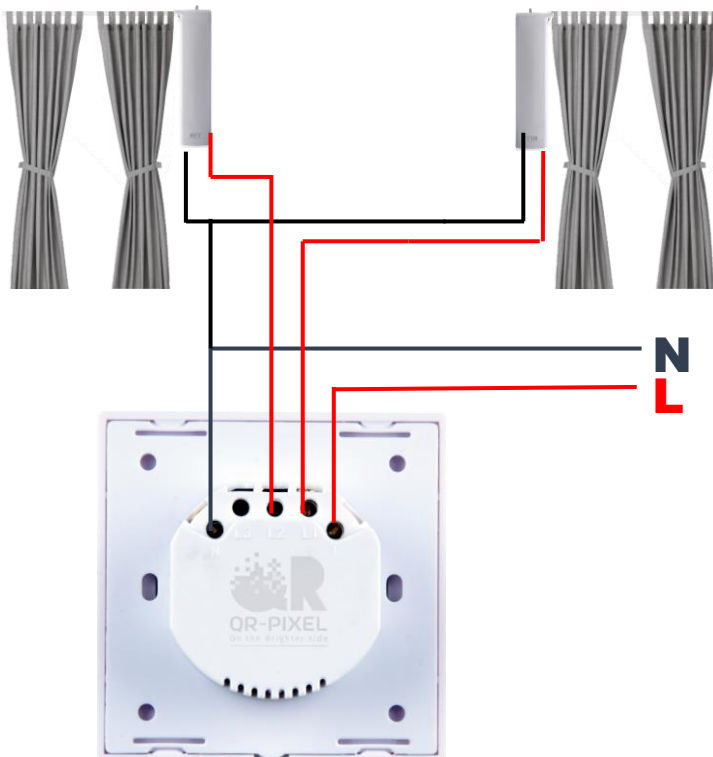

DESCRIPTION:

Qlite, Smart Curtain Controller lets you Open/Close your curtains and also helps adjust the curtain position, according to a schedule, with a Qlite App, and with the installation of accessories, it responds to voice commands through Alexa or Google home..

SPECIFICATIONS

- Switching & linear Curtain Control.
- Two Channel control.
- Schedule the timing ON/OFF
- Input voltage : AC 110-240 50/60Hz
- Max Load : 400W
- Wireless Type: WIFI 2.4 Ghz
- Wireless standard :IEEE 802.11 b/g/n
- WIFI range 30M
- 3x3 size.
- Color – Black, White face plate.

WIRING DIAGRAM

ADVANTAGES:

- Easy Installation - Quick installation with step-by-step guide.
- Advanced 0-100% curtain opening/ closing. Set the desired curtain position from 0-100% to meet your ambience.
- Hand-free Voice Control – Compatible with Amazon Alexa and Google home. Make your hand-free smart home life more convenient and easier.
- Remote Control with Timer and Schedule of the smart curtain controller from anywhere. All Qlite smart curtain controllers can be combined in one group, so you can open/close different curtains with one click.
- Real time status display on the Qlite Home app.
- Led Backlit can be controlled during Night-time.
- Offers Glass touch panel control and IR remote control