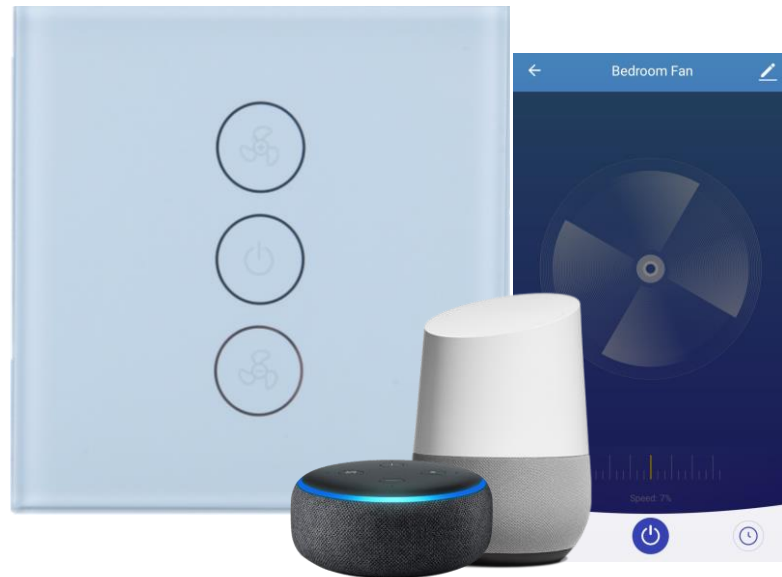

DESCRIPTION:

Qlite, Smart Fan Switch lets you turn your Fan On and OFF, it also helps in adjusting the fan speed, according to a schedule, with a smart App, and with the installation of accessories, it responds to voice commands.

SPECIFICATIONS

- Fan Switching Function.
- Schedule the timing ON/OFF
- Input voltage : AC 110-240 50/60Hz
- Max Load : 400W
- Wireless Type: WIFI 2.4 Ghz
- Wireless standard :IEEE 802.11 b/g/n
- WIFI range 30M
- Module Size: 120 x 76 x 34 mm
- Color - White, Black colored glass touch panel.

WIRING DIAGRAM

ADVANTAGES:

- Easy Installation - Quick installation with step-by-step guide.
- Advanced 0-100% fan speed. Set the desired fan speed from 0-100% to meet your ambience and cut down your bill.
- Hand-free Voice Control – Compatible with Amazon Alexa and Google home. Make your hand-free smart home life more convenient and easier.
- Remote Control with Timer and Schedule of the smart Fan switch from anywhere. All Qlite smart fan switches can be combined in one group, so you can dim/on/off different fans with one click.
- Real time status display on the Qlite Home app.
- Led Backlit can be controlled during Night-time.
- Glass touch panel control for easier control.