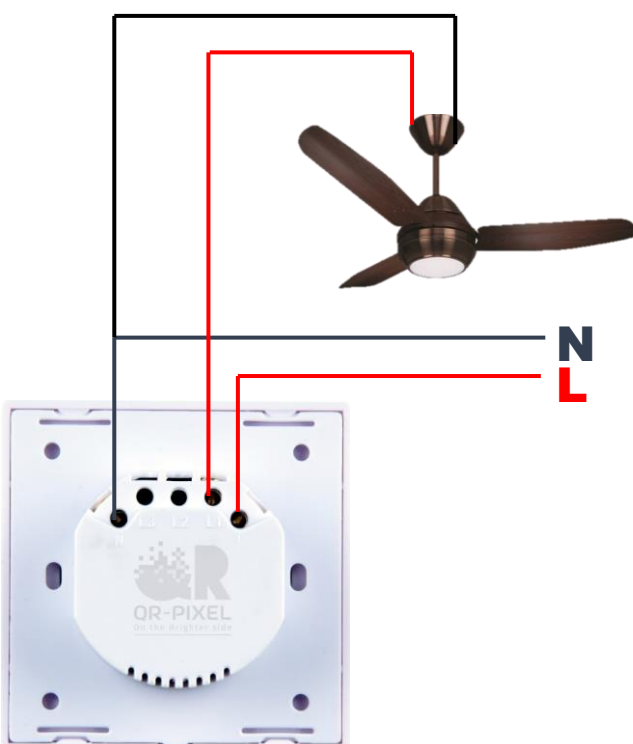

DESCRIPTION:

Qlite, Smart Fan Switch lets you turn your Fan On and OFF, it also helps in adjusting the fan speed, according to a schedule, with a smart App, and with the installation of accessories, it responds to voice commands.

SPECIFICATIONS

- Fan Switching Function.
- Schedule the timing ON/OFF
- Input voltage : AC 110-240 50/60Hz
- Max Load : 400W
- Wireless Type: WIFI 2.4 Ghz
- Wireless standard :IEEE 802.11 b/g/n
- WIFI range 30M
- Module Size: 120 x 76 x 34 mm
- Color - White, Black colored glass touch panel.

WIRING DIAGRAM

ADVANTAGES:

- Easy Installation - Quick installation with step-by-step guide.
- Advanced 0-100% fan speed. Set the desired fan speed from 0-100% to meet your ambience and cut down your bill.
- Hand-free Voice Control – Compatible with Amazon Alexa and Google home. Make your hand-free smart home life more convenient and easier.
- Remote Control with Timer and Schedule of the smart Fan switch from anywhere. All Qlite smart fan switches can be combined in one group, so you can dim/on/off different fans with one click.
- Real time status display on the Qlite Home app.
- Led Backlit can be controlled during Night-time.
- Glass touch panel control for easier control.